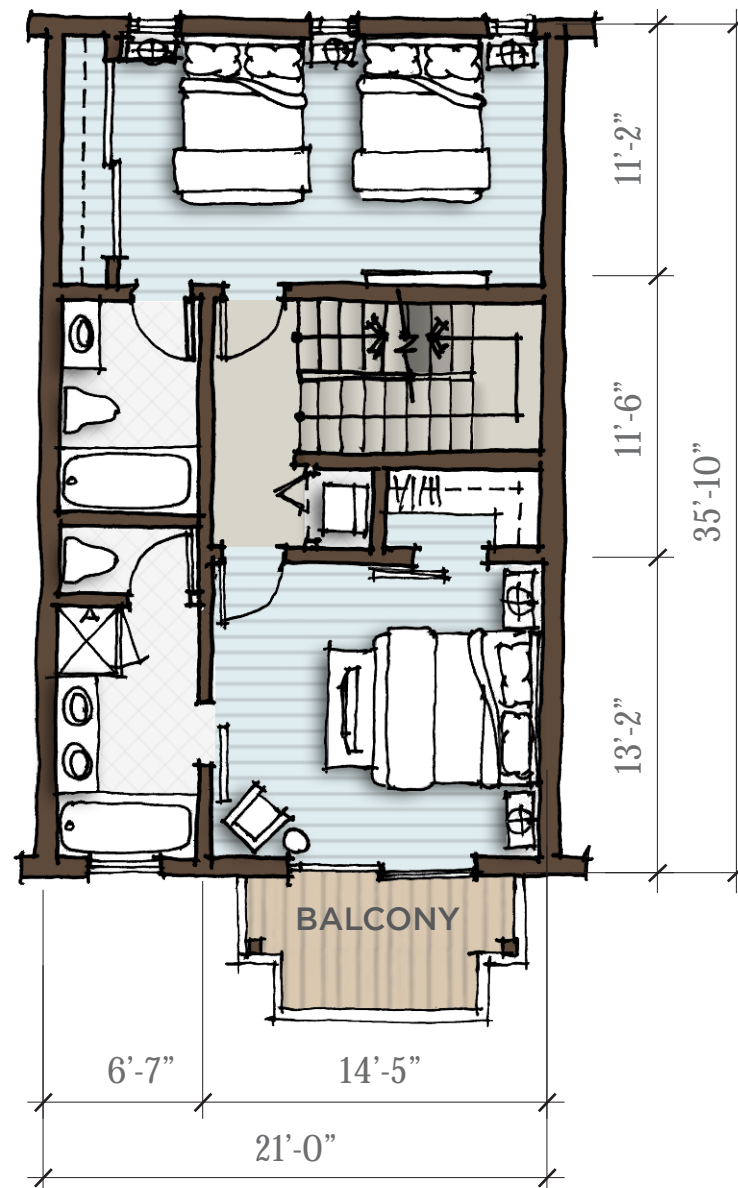

LEVEL 1
LIVING ROOM & KITCHEN

550 GSF INTERIOR
140 GSF EXTERIOR

LEVEL 2
BEDROOMS

752 GSF INTERIOR
60 GSF EXTERIOR

LEVEL 3
ROOF TERRACE

40 GSF INTERIOR
380 GSF EXTERIOR

TOTAL INTERIOR UNIT AREA: 1,342 GSF
TOTAL EXTERIOR TERRACE AREA: 580 GSF

Extended Stay Villa | Unit Plan

Newport Beach, CA | LIDO HOUSE HOTEL