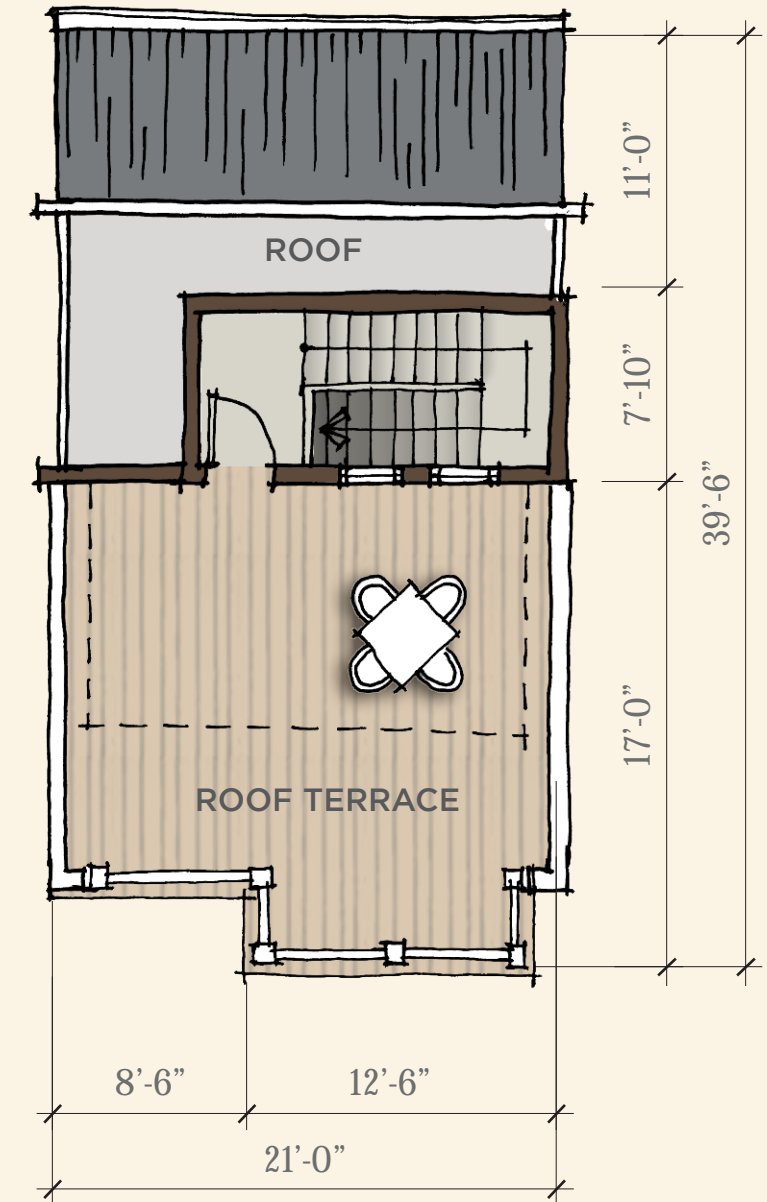

LEVEL 1
LIVING ROOM & KITCHEN

550 GSF INTERIOR
140 GSF EXTERIOR

LEVEL 2
BEDROOMS

752 GSF INTERIOR
60 GSF EXTERIOR

LEVEL 3
ROOF TERRACE

40 GSF INTERIOR
380 GSF EXTERIOR

TOTAL INTERIOR UNIT AREA: 1,342 GSF
TOTAL EXTERIOR TERRACE AREA: 580 GSF

Extended Stay Villa | Unit Plan

Newport Beach, CA | LIDO HOUSE HOTEL